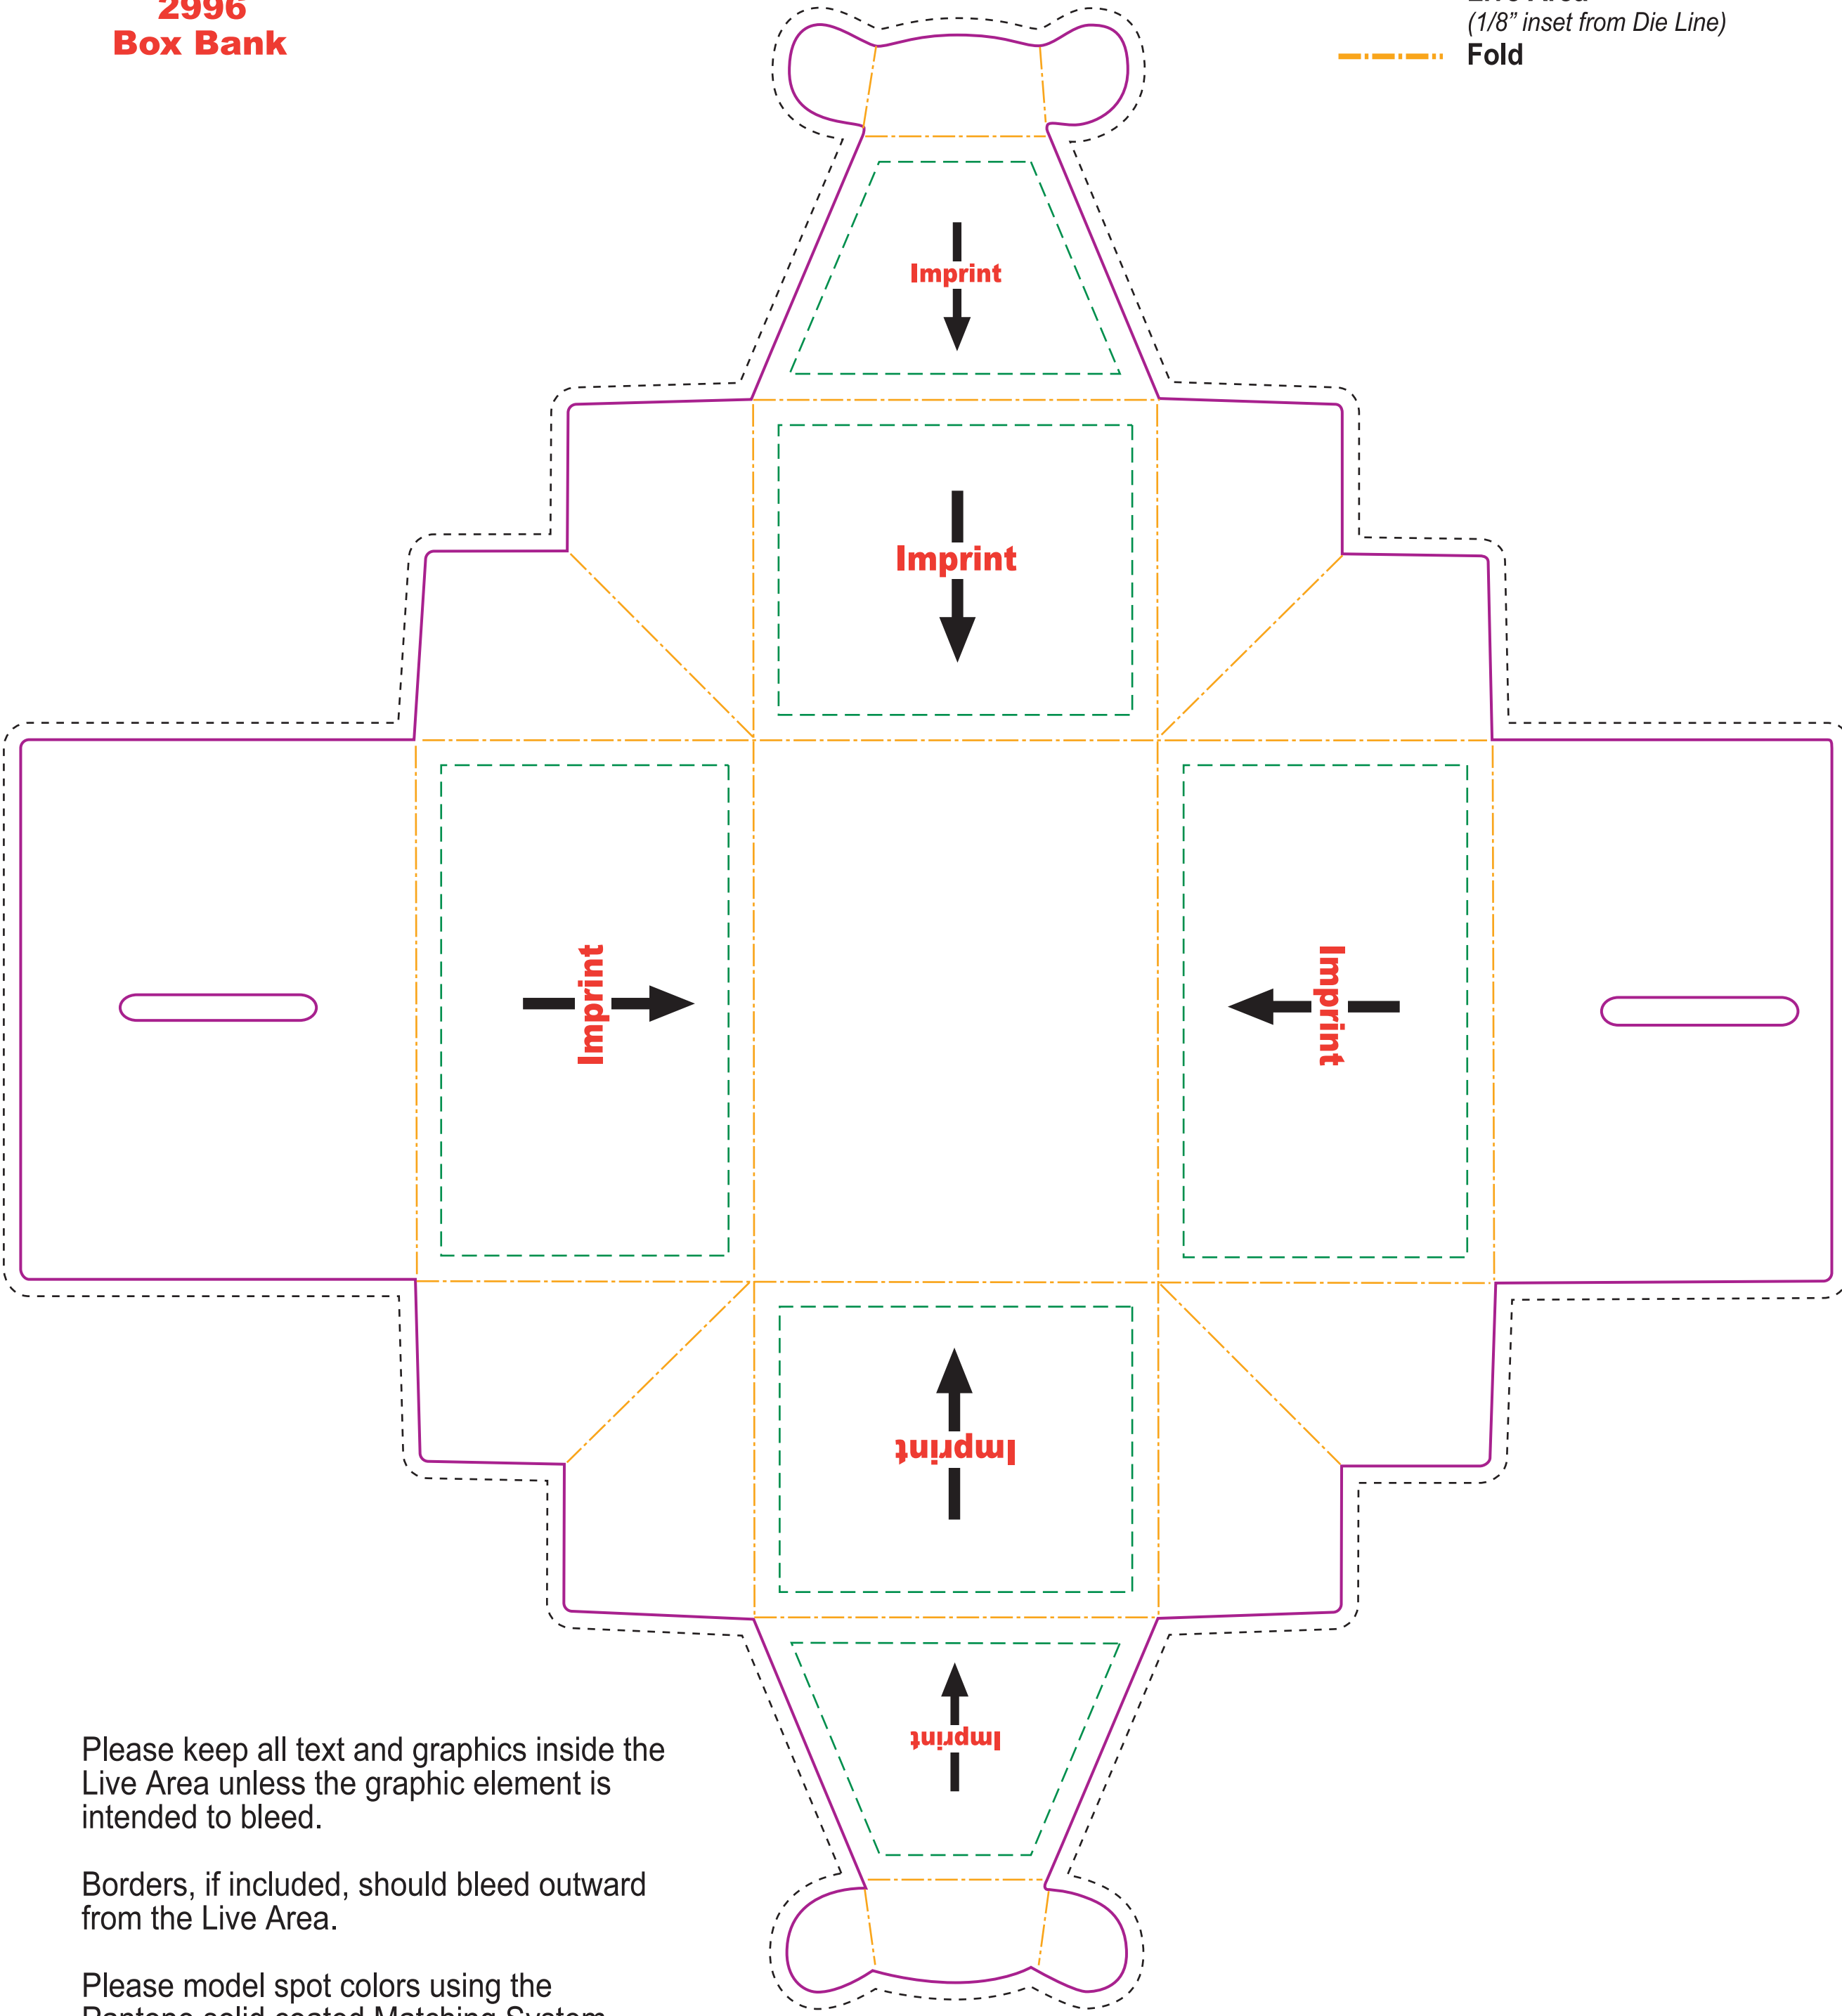

Actual size  
Width: 13.5 in.  
Height: 14.5 in.

**2996  
Box Bank**

- ..... **Bleed Line**  
(1/8" offset from Die Line)
- **Die Line**  
(represents actual cut product)
- - - - **Live Area**  
(1/8" inset from Die Line)
- · - · - **Fold**

Please keep all text and graphics inside the Live Area unless the graphic element is intended to bleed.

Borders, if included, should bleed outward from the Live Area.

Please model spot colors using the Pantone solid coated Matching System