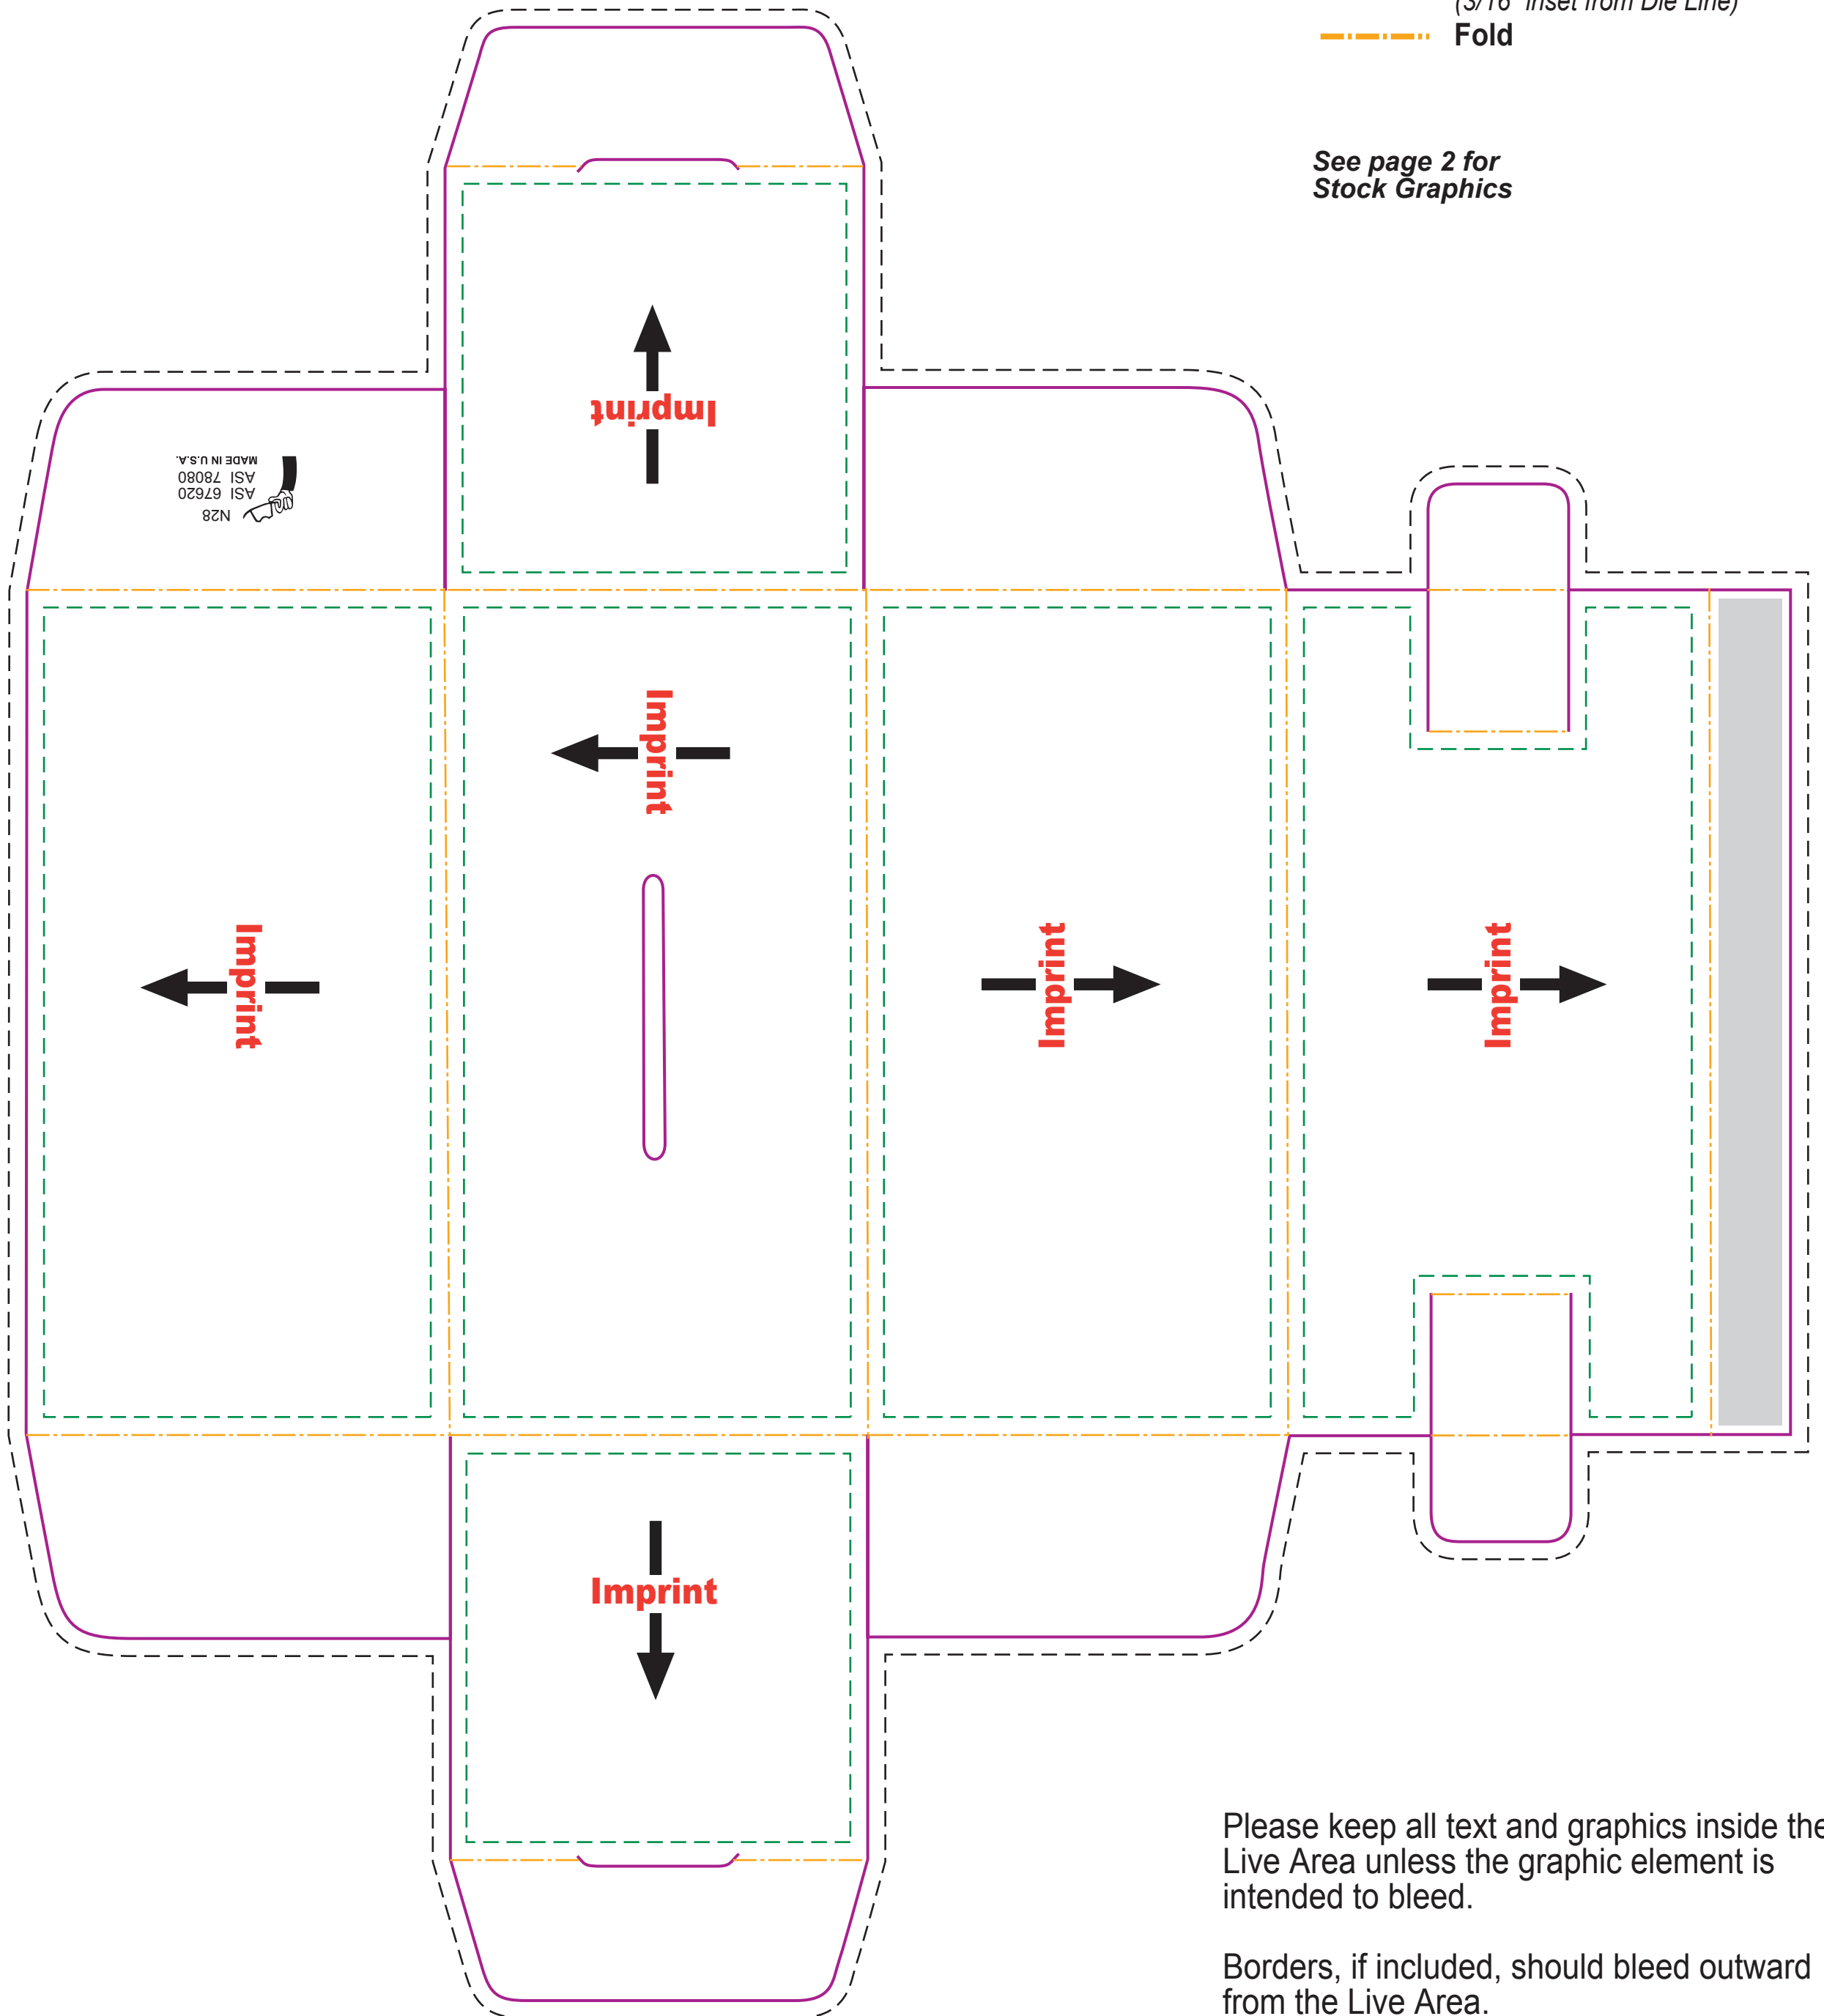

Actual size  
Width: 12.5 in.  
Height: 14 in.

## 2991 Box Bank

- **Bleed Line**  
(1/8" offset from Die Line)
- **Die Line**  
(represents actual cut product)
- - - - **Live Area**  
(3/16" inset from Die Line)
- . . . - **Fold**

See page 2 for  
Stock Graphics

Please keep all text and graphics inside the Live Area unless the graphic element is intended to bleed.

Borders, if included, should bleed outward from the Live Area.

Please model spot colors using the Pantone solid coated Matching System

## 2991 Box Bank

- **Bleed Line**  
(1/8" offset from Die Line)
- **Die Line**  
(represents actual cut product)
- - - - **Live Area**  
(3/16" inset from Die Line)
- . - . - **Fold**

Please keep all text and graphics inside the Live Area unless the graphic element is intended to bleed.