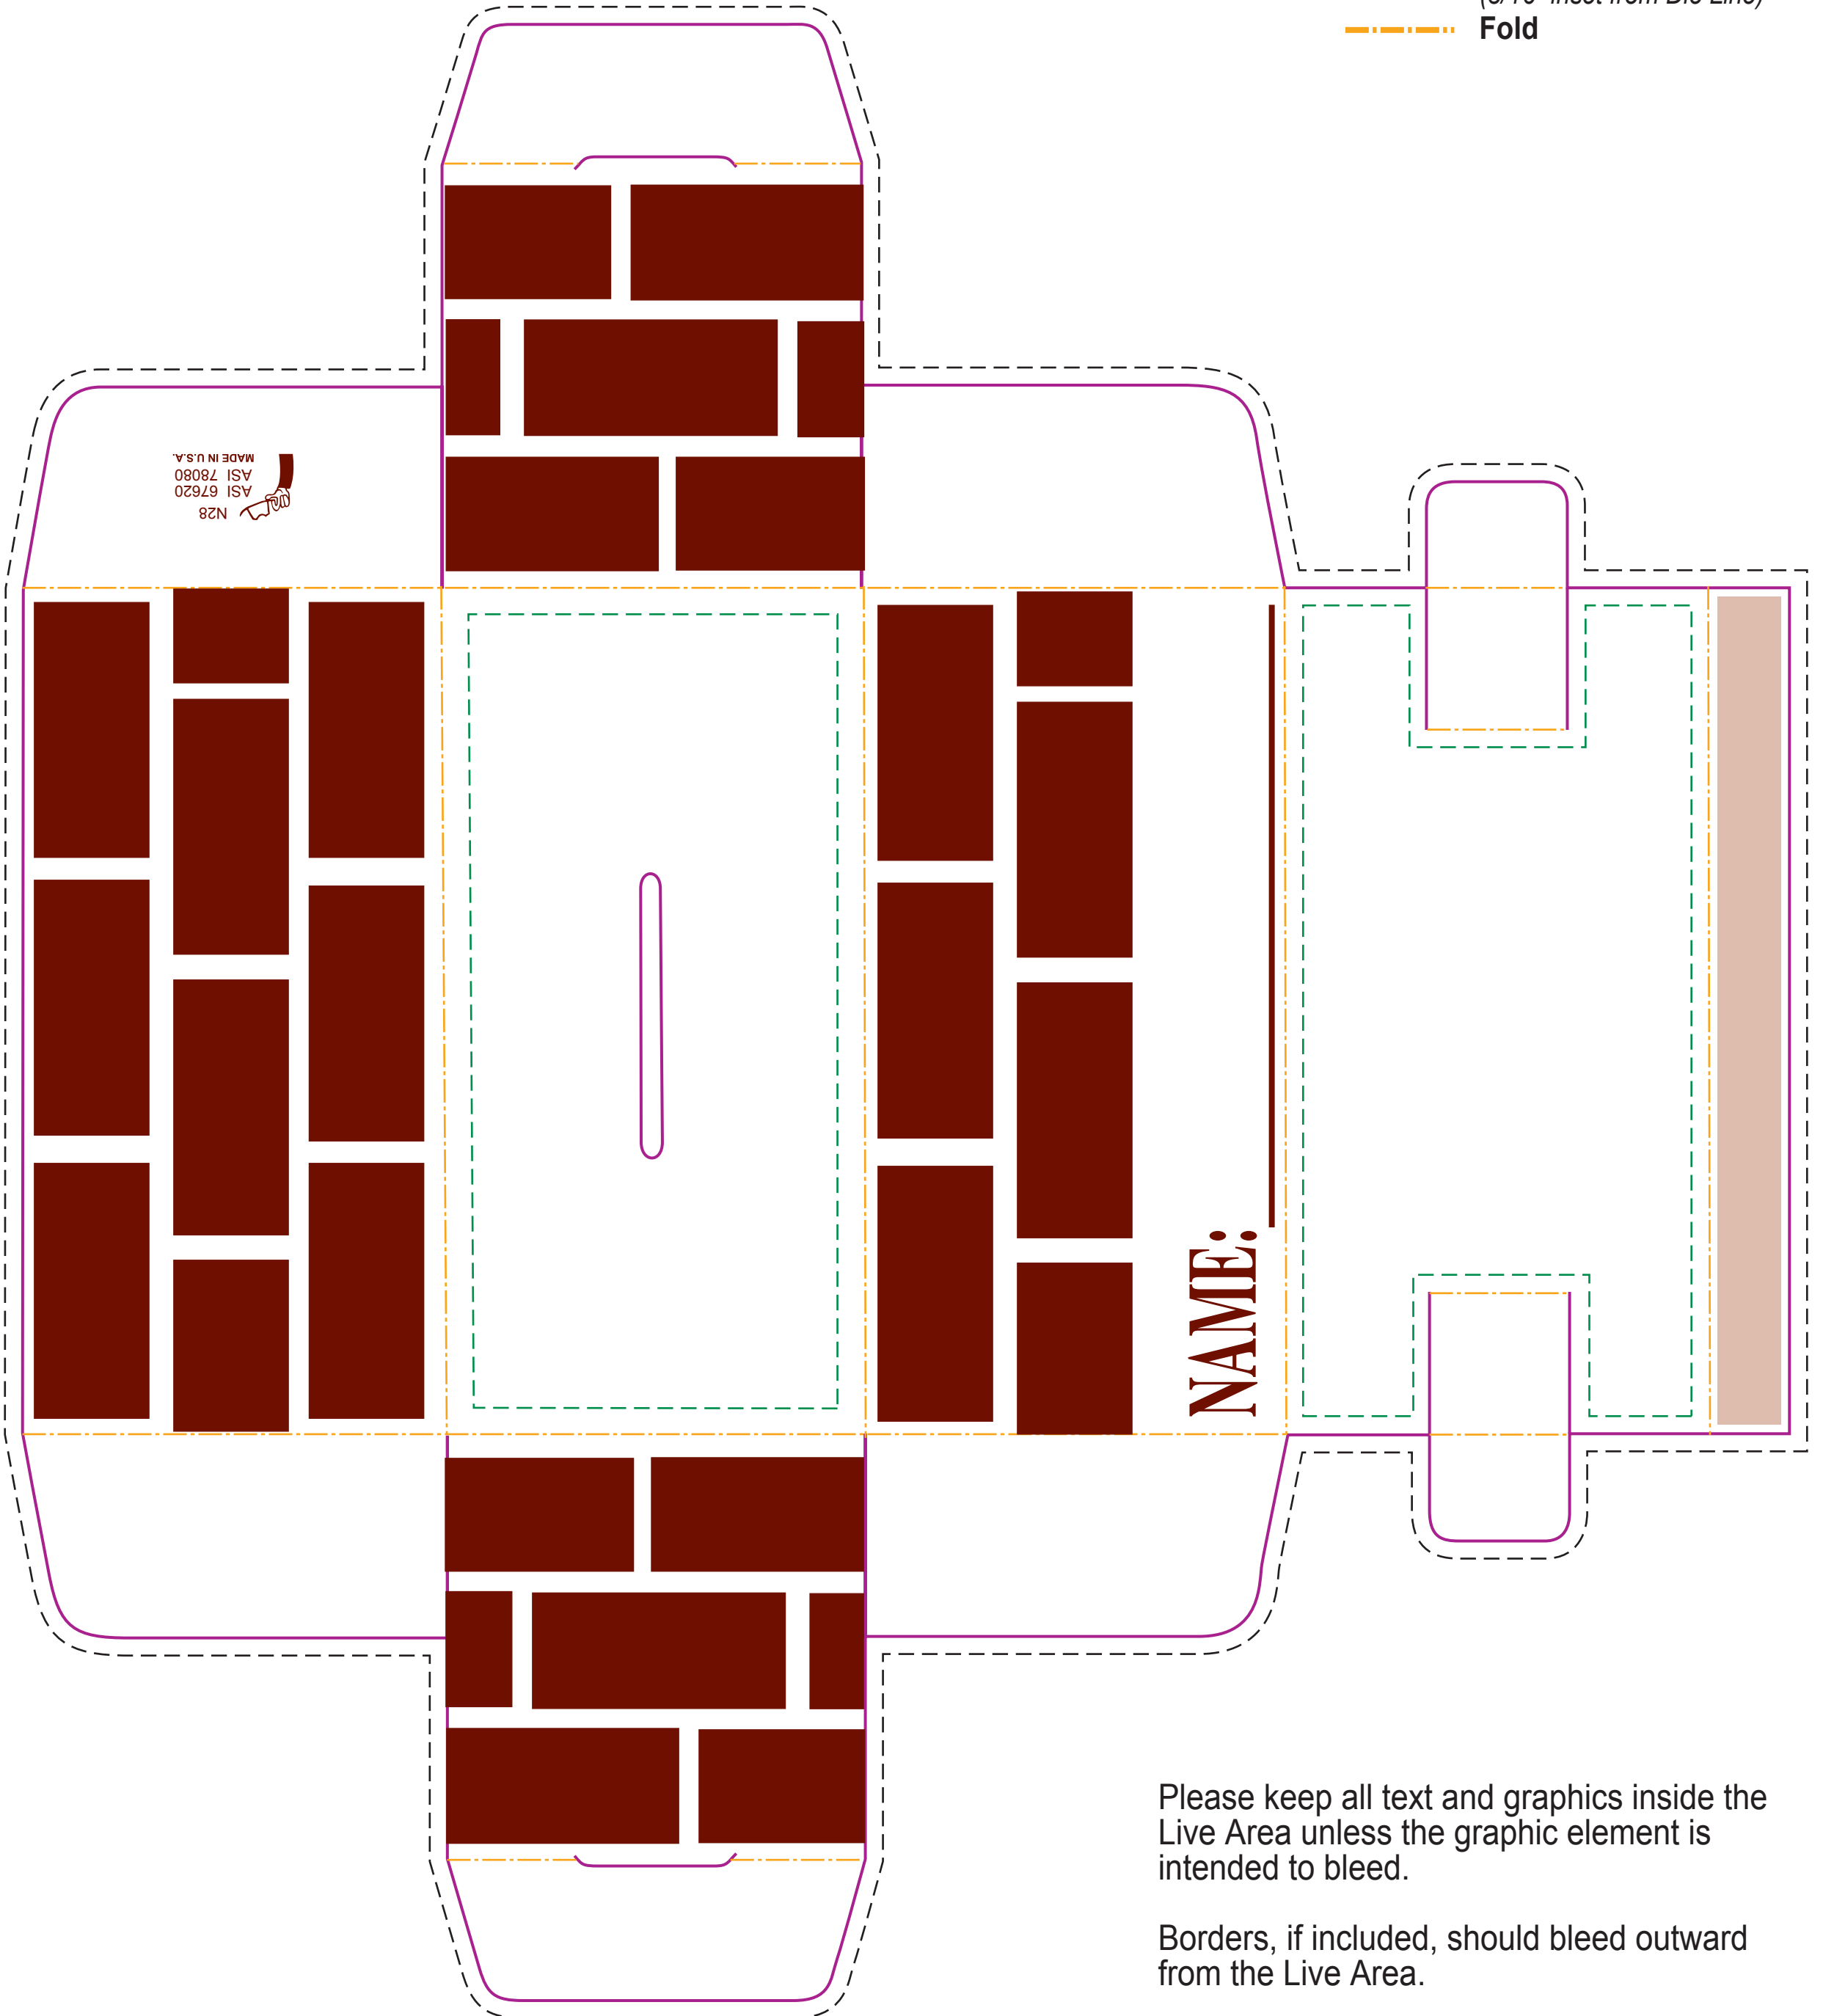

Actual size  
Width: 12.5 in.  
Height: 14 in.

## 2991 Box Bank

- **Bleed Line**  
(1/8" offset from Die Line)
- **Die Line**  
(represents actual cut product)
- - - - **Live Area**  
(3/16" inset from Die Line)
- . . . - **Fold**

See page 2 for  
Stock Graphics

Please keep all text and graphics inside the Live Area unless the graphic element is intended to bleed.

Borders, if included, should bleed outward from the Live Area.

Please model spot colors using the Pantone solid coated Matching System

## 2991 Box Bank

- **Bleed Line**  
(1/8" offset from Die Line)
- **Die Line**  
(represents actual cut product)
- - - - **Live Area**  
(3/16" inset from Die Line)
- . - . - **Fold**

Please keep all text and graphics inside the Live Area unless the graphic element is intended to bleed.