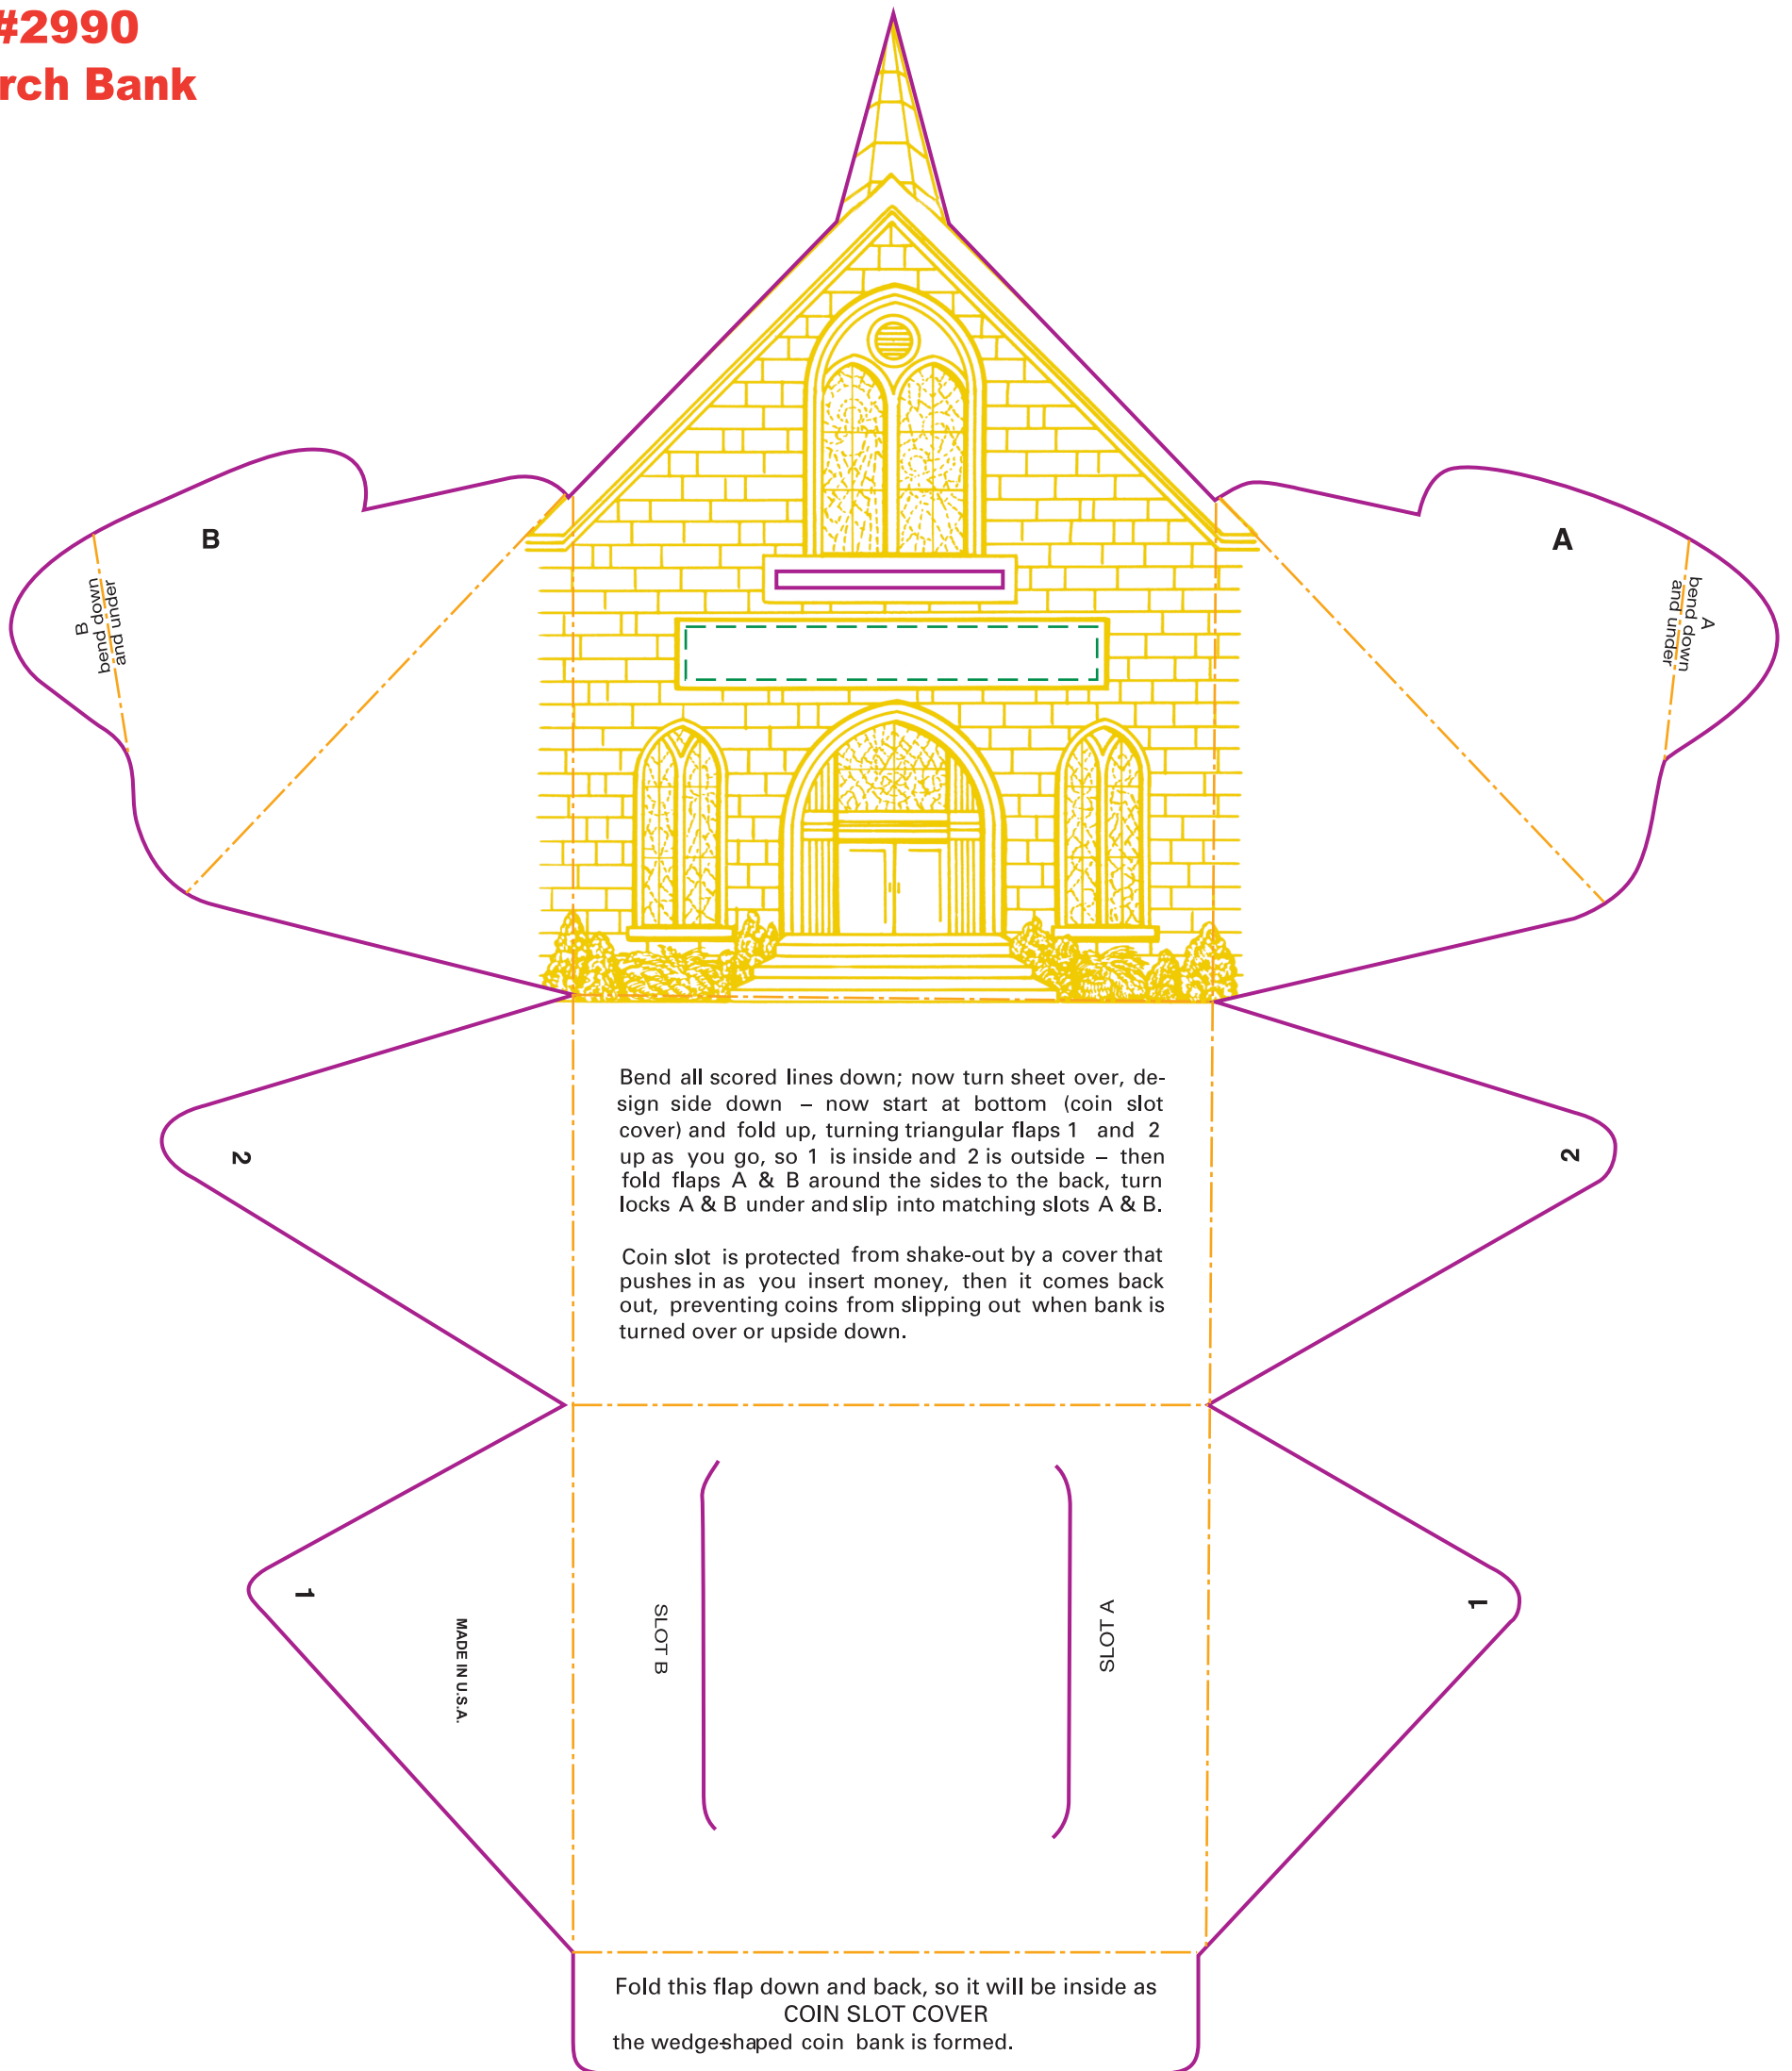

Actual size

Width: 9.75 in.

Height: 11.375 in.

#2990

Church Bank

— Die Line (represents actual cut product)  
- - - Live Area

Please keep all text and graphics inside the Live Area unless the graphic element is intended to bleed. Borders, if included, should bleed outward from the Live Area.

Please model spot colors using the Pantone solid coated Matching System

Please submit all Fonts and Links for output with your Final Composite.