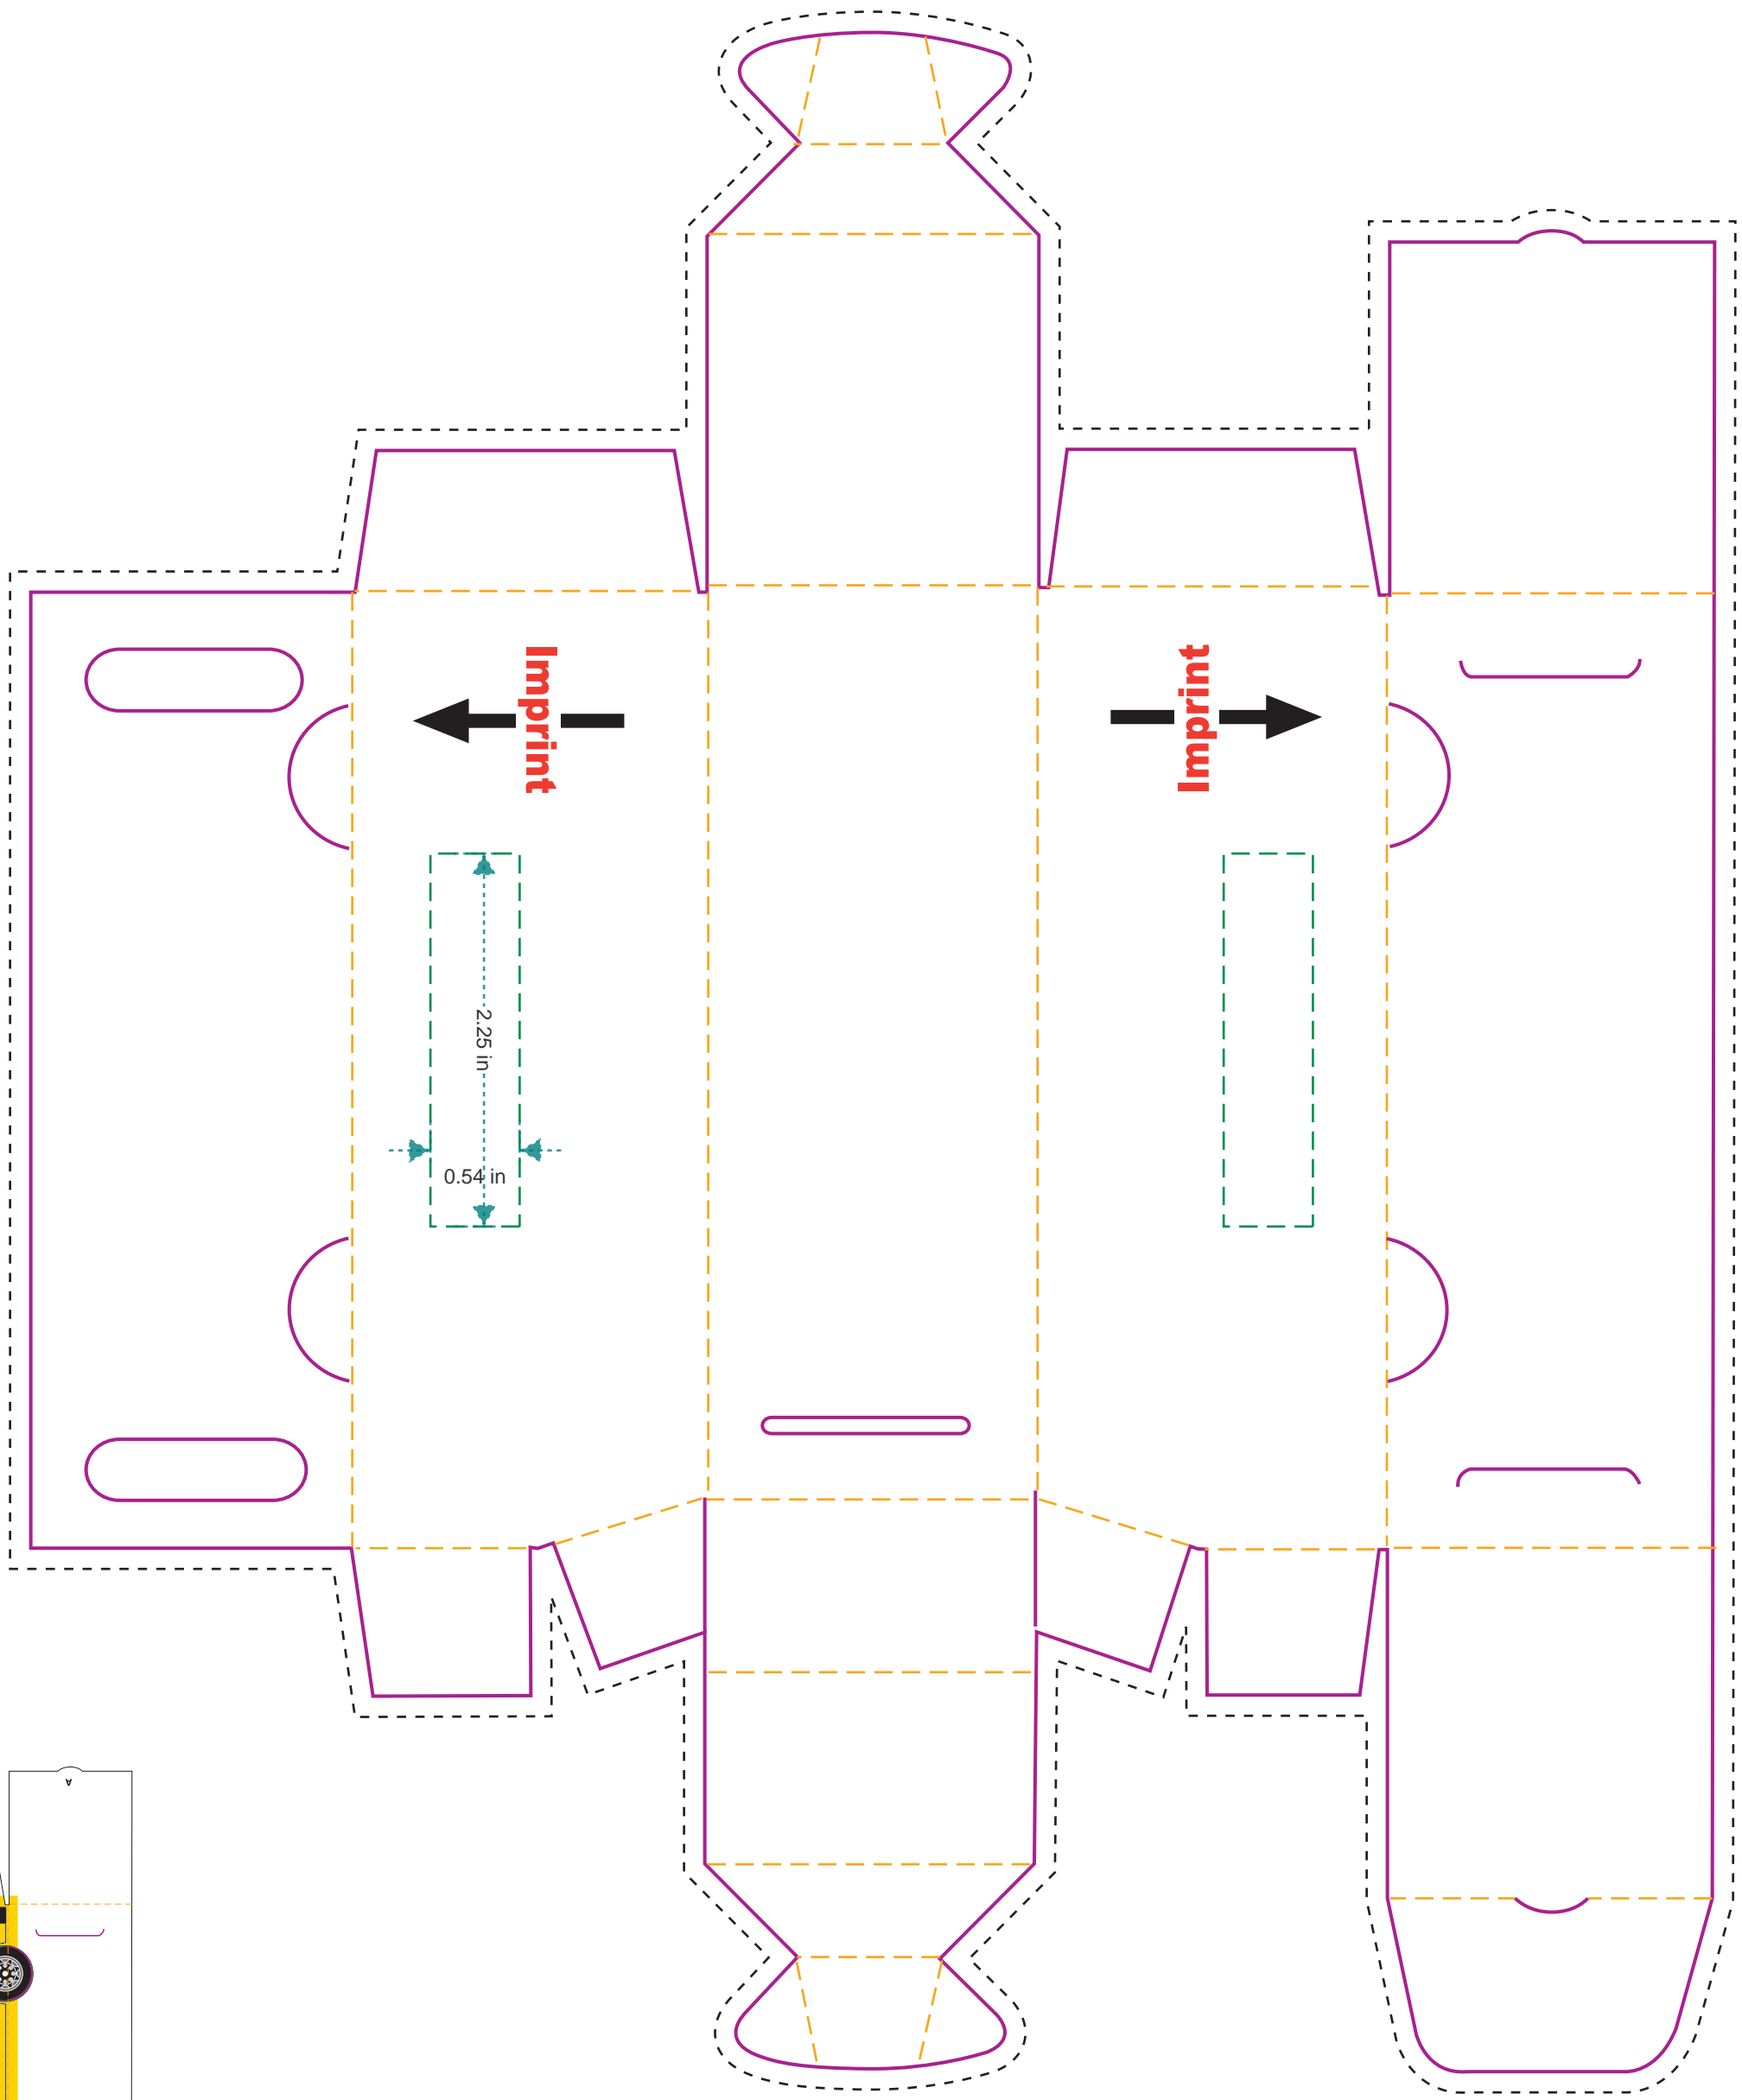

Actual size
Width: 10.125 in.
Height: 12.25 in.

Assembled size
Width: 5.75 in.
Height: 2.5 in.
Depth: 2 in.

2189B Bus Bank

Stock art is pre-printed

- **Bleed Line**
(1/8" offset from Die Line)
- **Die Line**
(represents actual cut product)
- - - - **Live Area**
(3/16" inset from Die Line)
- · - · - **Fold**

Please keep all text and graphics inside the Live Area unless the graphic element is intended to bleed. Borders, if included, should bleed outward from the Live Area. Please model spot colors using the Pantone solid coated Matching System. Please submit all Fonts and Links for output with your Final Composite.