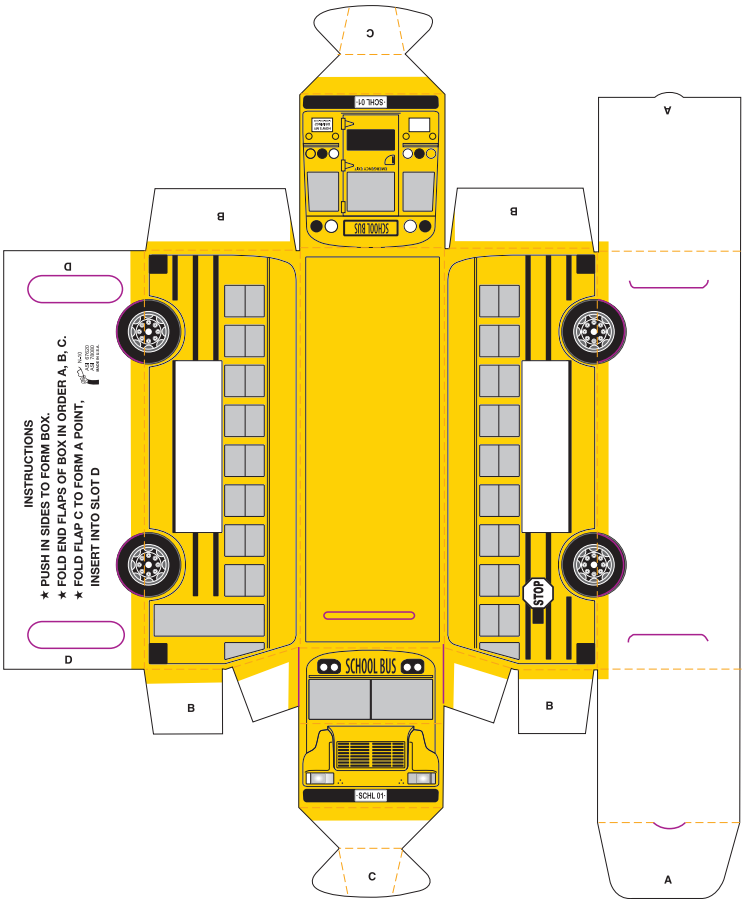

Actual size
Width: 10.125 in.
Height: 12.25 in.

Assembled size
Width: 5.75 in.
Height: 2.5 in.
Depth: 2 in.

2189B Bus Bank

Stock art is pre-printed

- **Bleed Line**
(1/8" offset from Die Line)
- **Die Line**
(represents actual cut product)
- - - - **Live Area**
(3/16" inset from Die Line)
- · - · - **Fold**

Please keep all text and graphics inside the Live Area unless the graphic element is intended to bleed. Borders, if included, should bleed outward from the Live Area. Please model spot colors using the Pantone solid coated Matching System. Please submit all Fonts and Links for output with your Final Composite.